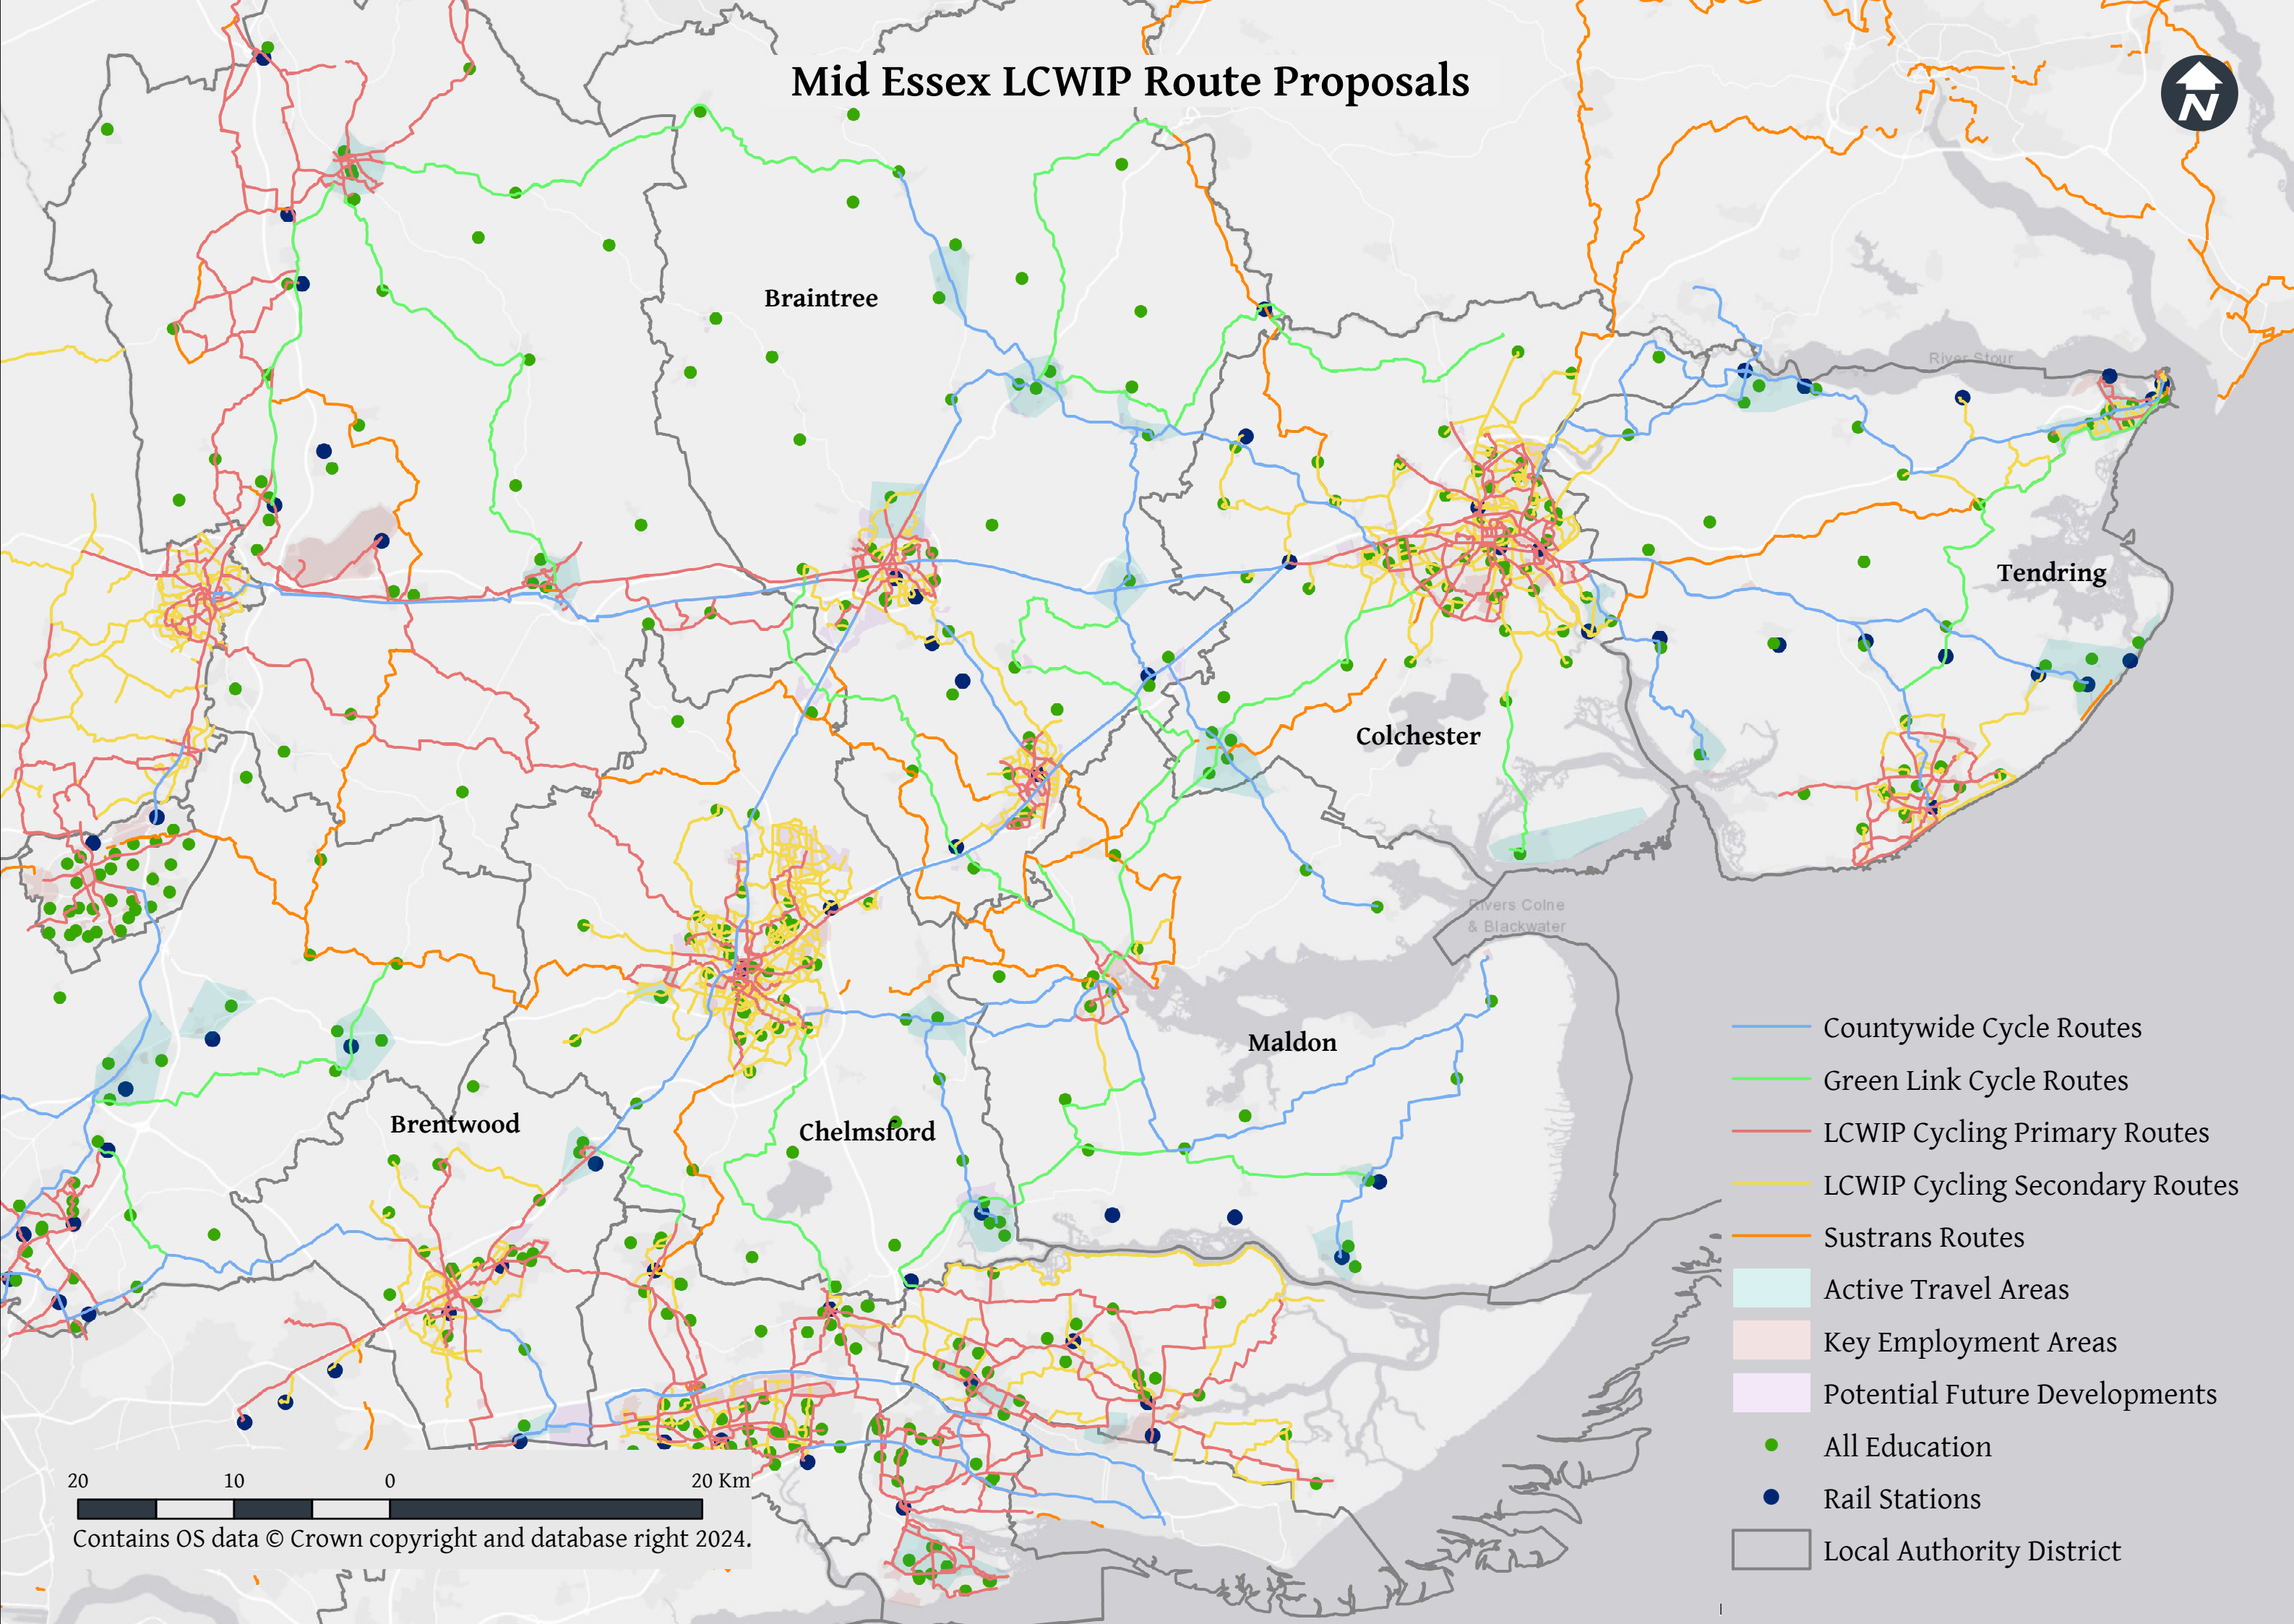

Mid Essex LCWIP Route Proposals

- Countywide Cycle Routes
- Green Link Cycle Routes
- LCWIP Cycling Primary Routes
- LCWIP Cycling Secondary Routes
- Sustrans Routes
- Active Travel Areas
- Key Employment Areas
- Potential Future Developments
- All Education
- Rail Stations
- Local Authority District

20 10 0 20 Km

Contains OS data © Crown copyright and database right 2024.