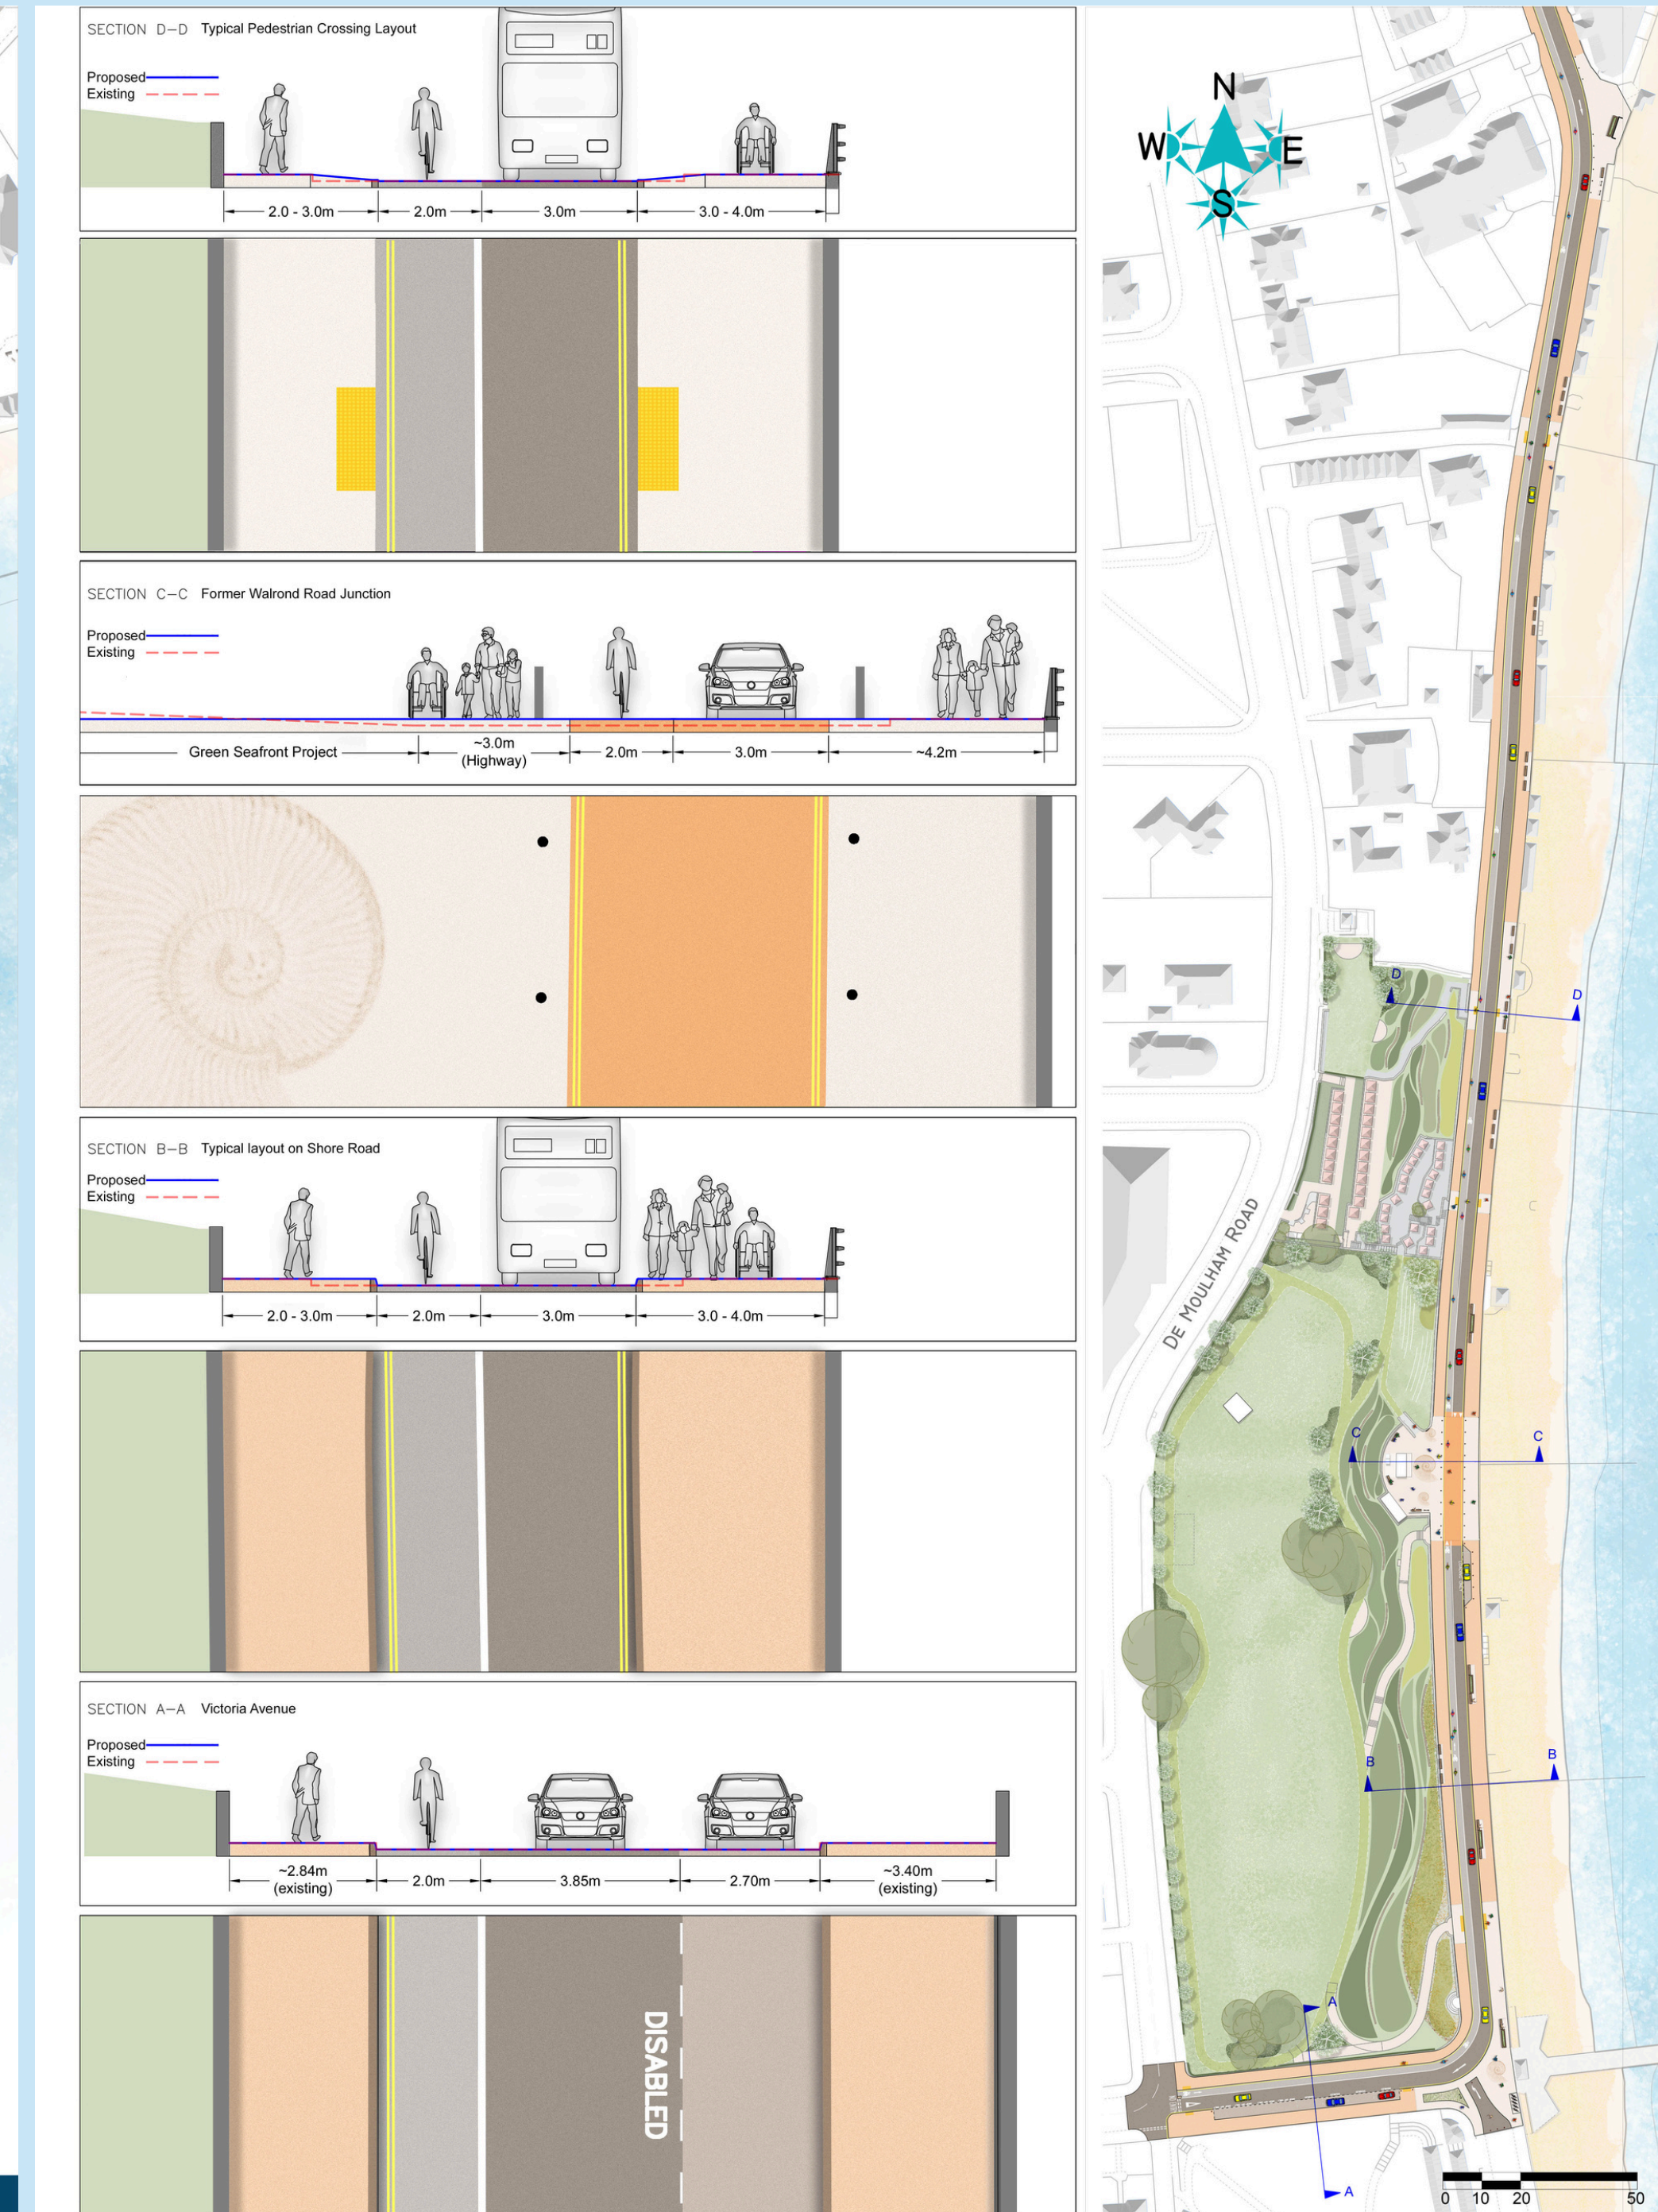

Shore Road - Option 2

Dorset Council Shore Road, Swanage - Option 2: Partial Closure with Southbound Vehicular One-Way System

Dorset Council Shore Road, Swanage - Option 2: Partial Closure with Southbound Vehicular One-Way System