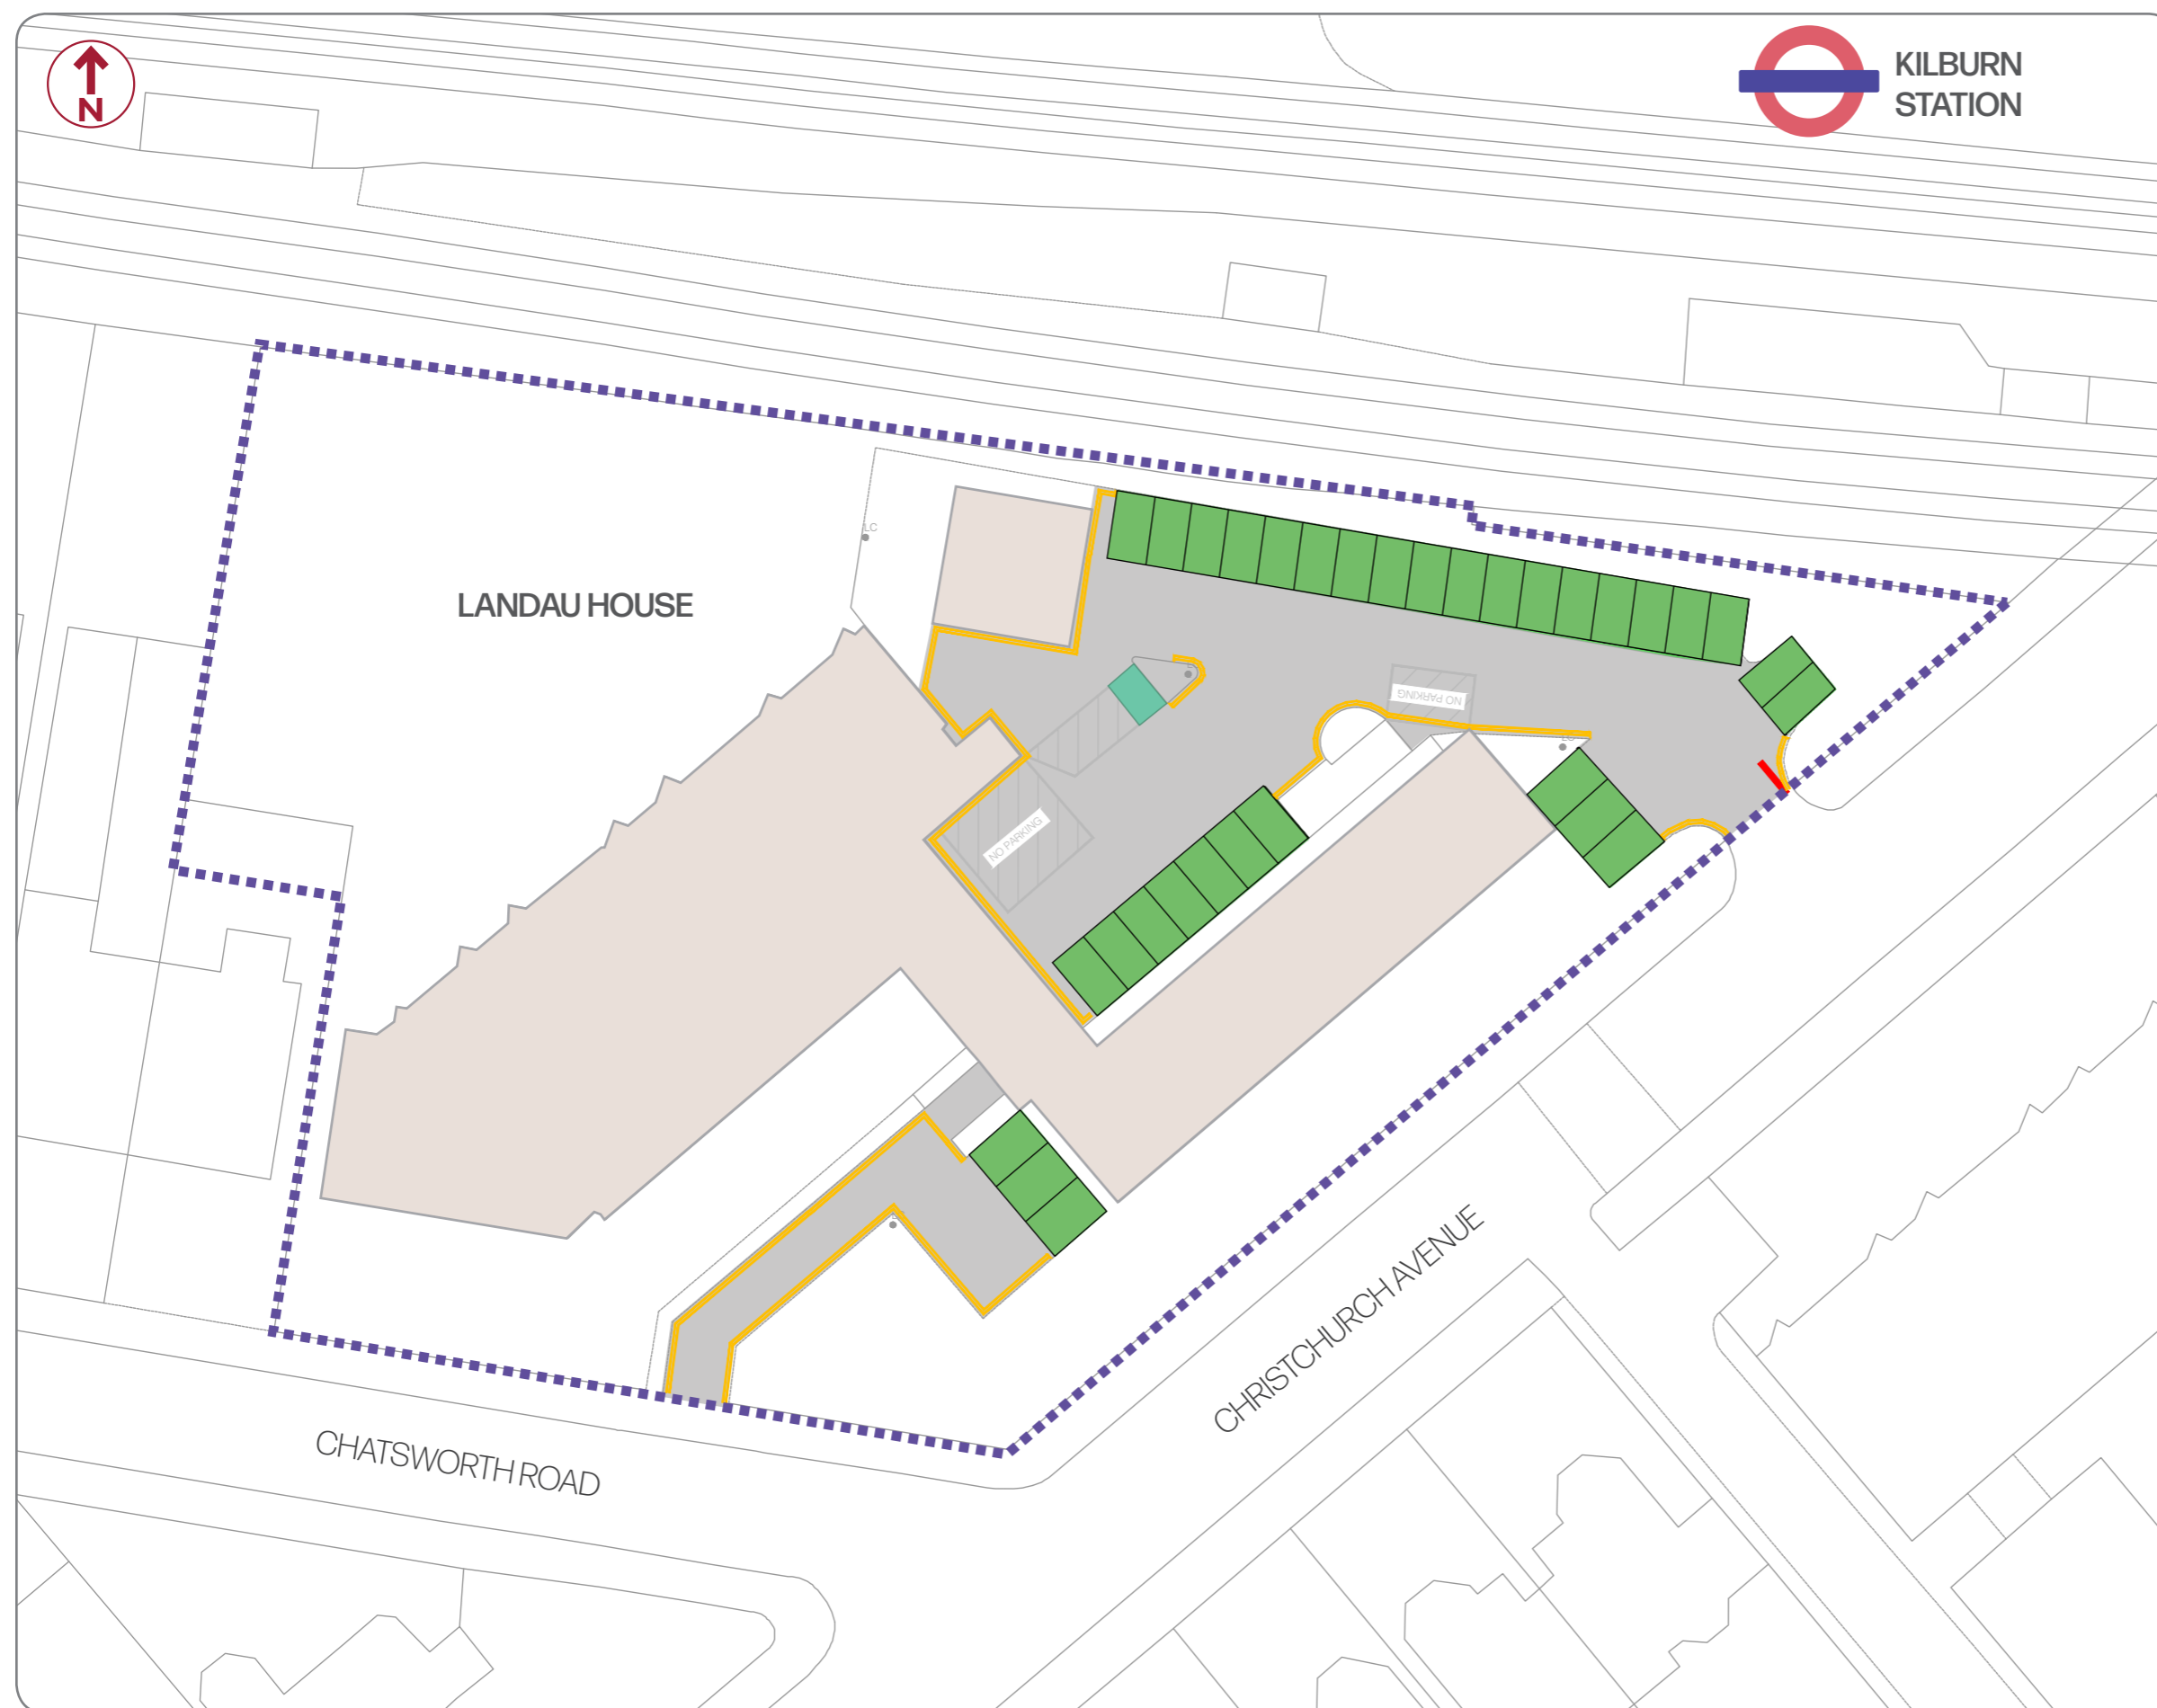

PROPOSED PARKING LAYOUT FOR CONSULTATION

LEGEND

- Estate boundary
- Proposed permit bay (Residents)
- Proposed no waiting at any time

OTHER DRAWING FEATURES

- Existing hatching
- Existing cycle hangar
- Existing gate
- Existing lamp column